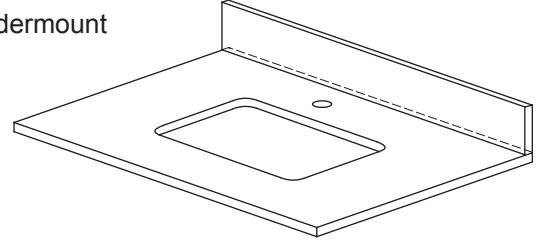

FEATURES

- Natural Black Granite or White Carrara Marble
- Natural surface variations and markings
- Available in three standard sizes 25", 31" and 37" sizes
- Top pre-cut for single-hole faucet and CUM198RWT rectangular undermount
- Backsplash included

COLORS / FINISHES

- BK: Black Granite
- WT: White Carrara Marble

NOMINAL DIMENSIONS

- 31" Width x 22" Depth x .75" Thick - Black Granite
- 31" Width x 22" Depth x 1" Thick - White Carrara Marble

SPECIFIED MODEL

PRODUCT DIAGRAM

* Please note that all stated sizes of Ryvyr's products are nominal and subject to variations of + or - 1/4 inch (wood, glass) and + or - 3/8 inch (stone, ceramic).