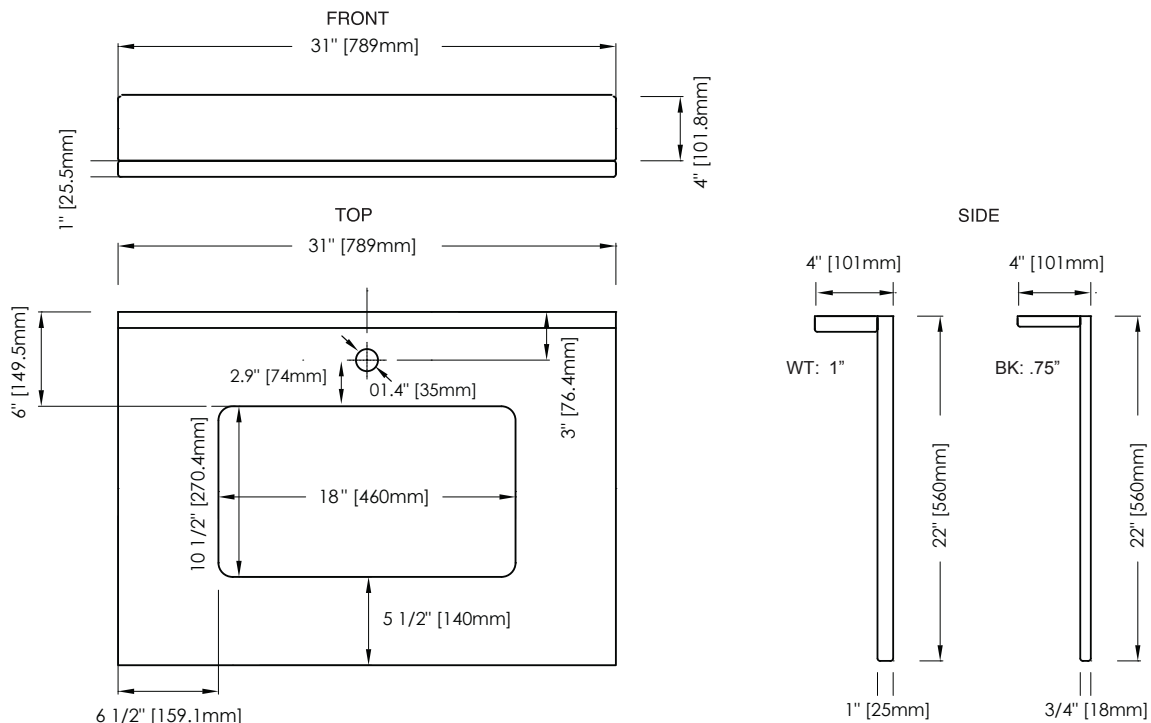

FEATURES

- Natural Black Granite or White Carrara Marble
- Natural surface variations and markings
- Available in three standard sizes 25", 31" and 37" sizes
- Top pre-cut for single-hole faucet and CUM198RWT rectangular undermount
- Backsplash included

COLORS / FINISHES

- BK: Black Granite
- WT: White Carrara Marble

NOMINAL DIMENSIONS

- 31" Width x 22" Depth x .75" Thick - Black Granite
- 31" Width x 22" Depth x 1" Thick - White Carrara Marble

SPECIFIED MODEL

PRODUCT DIAGRAM

* Please note that all stated sizes of Ryvyr's products are nominal and subject to variations of + or - 1/4 inch (wood, glass) and + or - 3/8 inch (stone, ceramic).