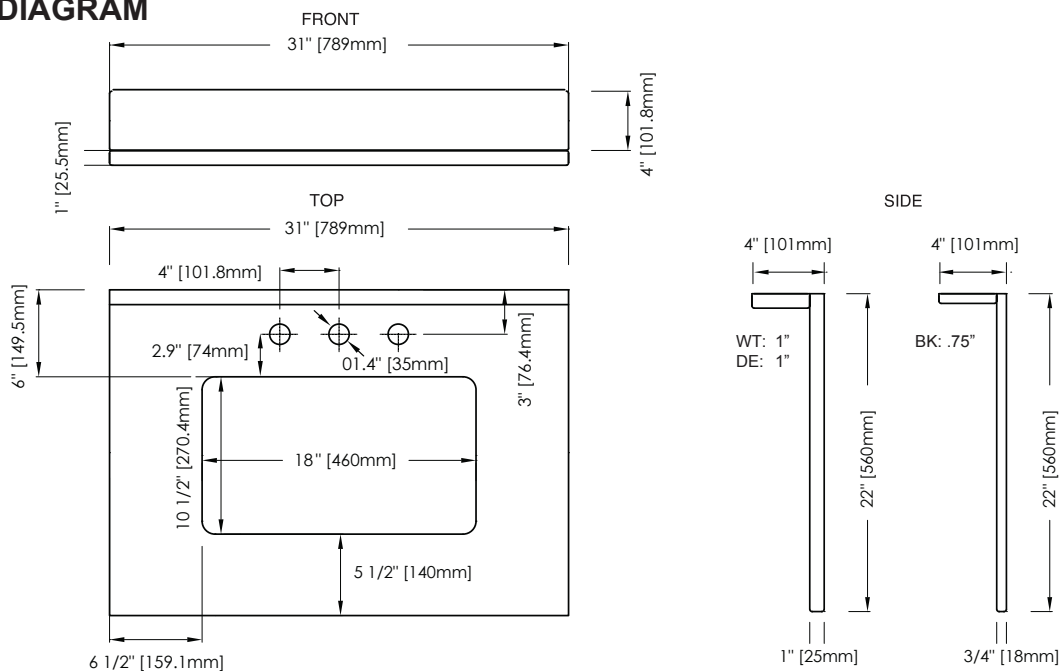

FEATURES

- Natural Black Granite, Dark Emperador Marble, or White Carrara Marble
- Natural surface variations and markings
- Available in three standard sizes 25", 31" and 37" sizes
- Top pre-cut for 8" widespread faucet and CUM198RWT rectangular undermount
- Backsplash included

COLORS / FINISHES

- BK: Black Granite
- DE: Dark Emperador Marble
- WT: White Carrara Marble

NOMINAL DIMENSIONS

- 31" Width x 22" Depth x .75" Thick - Black Granite
- 31" Width x 22" Depth x 1" Thick - White Carrara Marble

PRODUCT DIAGRAM

* Please note that all stated sizes of Ryvyr's products are nominal and subject to variations of + or - 1/4 inch (wood, glass) and + or - 3/8 inch (stone, ceramic).