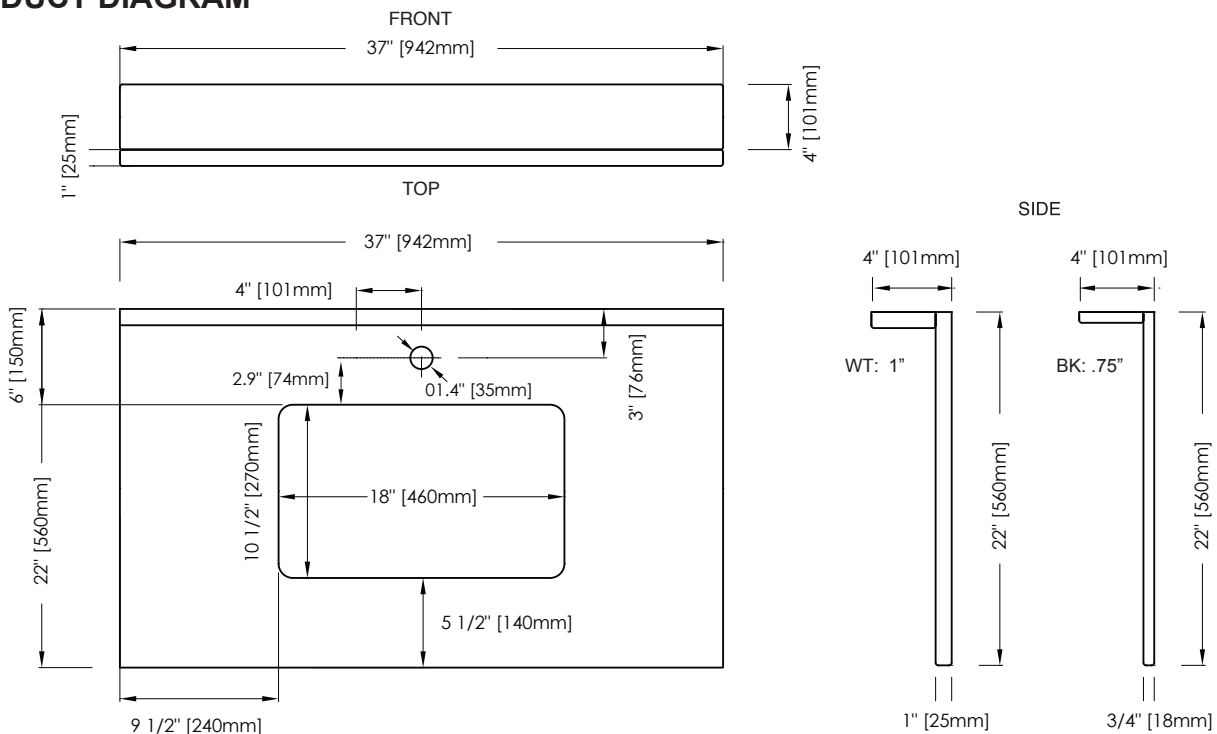

FEATURES

- Natural Black Granite or White Carrara Marble
- Natural surface variations and markings
- Available in three standard sizes 25", 31" and 37" sizes
- Top pre-cut for single-hole faucet and CUM198RWT rectangular undermount
- Backsplash included

COLORS / FINISHES

- BK: Black Granite
- WT: White Carrara Marble

NOMINAL DIMENSIONS

- 37" Width x 22" Depth x .75" Thick - Black Granite
- 37" Width x 22" Depth x 1" Thick - White Carrara Marble

SPECIFIED MODEL

MODEL	DESCRIPTION	COLORS / FINISHES
GRUT37RBK-1	37" Stone Vanity Top	<input type="checkbox"/> Black Granite
MAUT37RWT-1	37" Stone Vanity Top	<input type="checkbox"/> White Carrara Marble

RECOMMENDED COMPONENTS		
CUM198RWT	21" Rectangular Undermount Sink	<input type="checkbox"/> White
UM110BN/CP	Ryvyr Umbrella Drain with Overflow	<input type="checkbox"/> Brushed Nickel <input type="checkbox"/> Chrome
GRSS210BK	Stone Side Splash	<input type="checkbox"/> Black Granite
MASS210WT	Stone Side Splash	<input type="checkbox"/> White Carrara Marble

PRODUCT DIAGRAM

* Please note that all stated sizes of Ryvyr's products are nominal and subject to variations of + or - 1/4 inch (wood, glass) and + or - 3/8 inch (stone, ceramic).