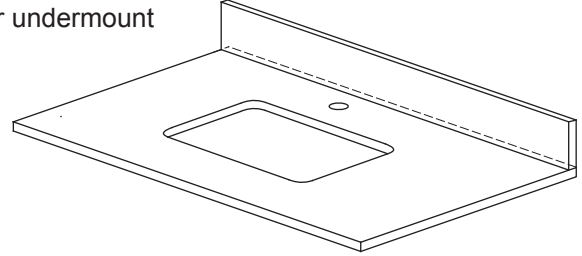

FEATURES

- Natural Black Granite or White Carrara Marble
- Natural surface variations and markings
- Available in three standard sizes 25", 31" and 37" sizes
- Top pre-cut for single-hole faucet and CUM198RWT rectangular undermount
- Backsplash included

COLORS / FINISHES

- BK: Black Granite
- WT: White Carrara Marble

NOMINAL DIMENSIONS

- 37" Width x 22" Depth x .75" Thick - Black Granite
- 37" Width x 22" Depth x 1" Thick - White Carrara Marble

SPECIFIED MODEL

PRODUCT DIAGRAM

* Please note that all stated sizes of Ryvyr's products are nominal and subject to variations of + or - 1/4 inch (wood, glass) and + or - 3/8 inch (stone, ceramic).