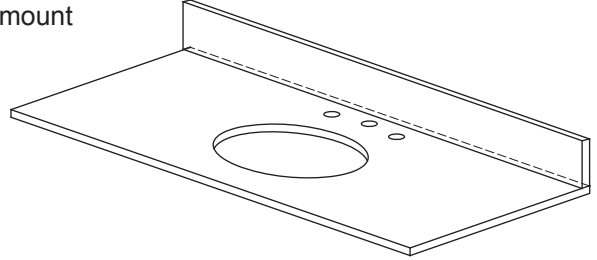

### FEATURES

- Natural Black Granite, or Dark Emperador, Galala Beige or White Carrara Marble
- Natural surface variations and markings
- Available in five standard sizes - 25", 31", 37", 49" and 61" sizes
- Top pre-cut for 8" widespread faucet and Vitreous China undermount
- Backsplash included

### NOMINAL DIMENSIONS

- 49" Width x 22" Depth x .75" Thick (Black Granite Only)
- 49" Width x 22" Depth x 1" Thick