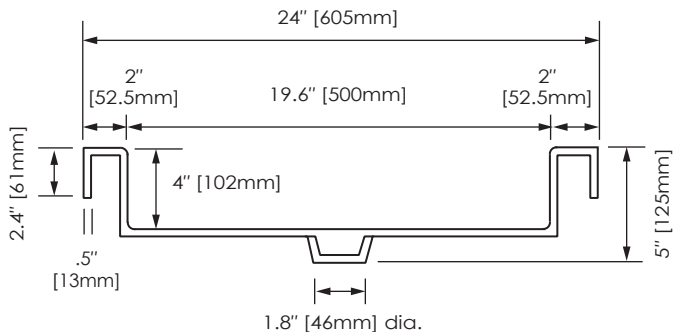

FEATURES

- Glossy white finish
- Rear overflow with rectangular integral bowl
- Top pre-cut for single-hole faucet and standard drain
- Available in 605mm and 805mm sizes

COLORS / FINISHES

- WT: White

NOMINAL DIMENSIONS

- 605 x 455 x 125mm | 23.8" Width x 18" Depth x 5" High

SPECIFIED MODEL

MODEL	DESCRIPTION	COLORS / FINISHES
RES61MWT	605mm Resin Top with Rectangular Bowl	□ White

RECOMMENDED COMPONENTS		
UM110CP	RYVYR Pop-up Umbrella Drain with Overflow	□ Chrome

PRODUCT DIAGRAM

TOP VIEW

FRONT VIEW

SIDE VIEW