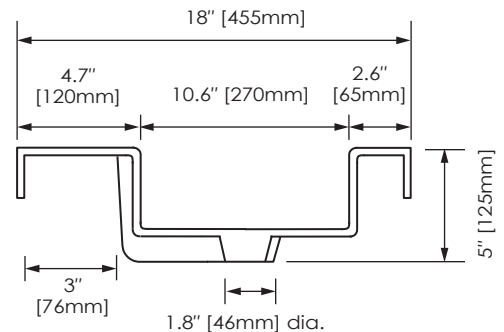

FEATURES

- Glossy white finish
- Rear overflow with rectangular integral bowl
- Top pre-cut for single-hole faucet and standard drain
- Available in 605mm and 805mm sizes

COLORS / FINISHES

- WT: White

NOMINAL DIMENSIONS

- 605 x 455 x 125mm | 23.8" Width x 18" Depth x 5" High

SPECIFIED MODEL

MODEL	DESCRIPTION	COLORS / FINISHES
RES61MWT	605mm Resin Top with Rectangular Bowl	□ White

RECOMMENDED COMPONENTS		
UM110CP	RYVYR Pop-up Umbrella Drain with Overflow	□ Chrome

PRODUCT DIAGRAM

TOP VIEW

FRONT VIEW

SIDE VIEW