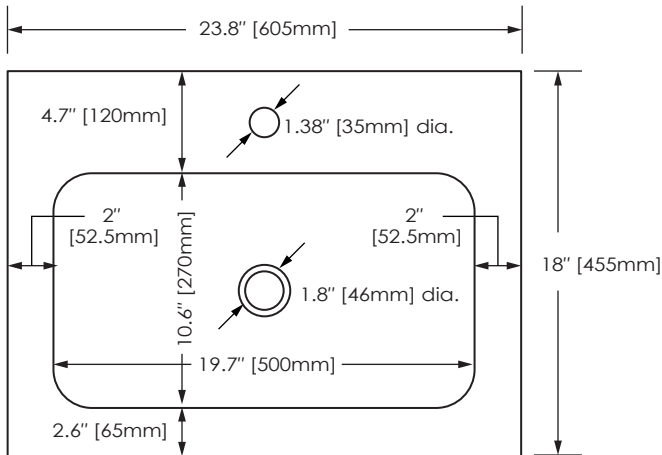

FEATURES

- Glossy white finish
- Rear overflow with rectangular integral bowl
- Top pre-cut for single-hole faucet and standard drain
- Available in 605mm and 805mm sizes

COLORS / FINISHES

- WT: White

NOMINAL DIMENSIONS

- 605 x 455 x 125mm | 23.8" Width x 18" Depth x 5" High

SPECIFIED MODEL

MODEL	DESCRIPTION	COLORS / FINISHES
RES61MWT	605mm Resin Top with Rectangular Bowl	□ White

RECOMMENDED COMPONENTS		
UM110CP	RYVYR Pop-up Umbrella Drain with Overflow	□ Chrome

PRODUCT DIAGRAM

TOP VIEW

FRONT VIEW

SIDE VIEW