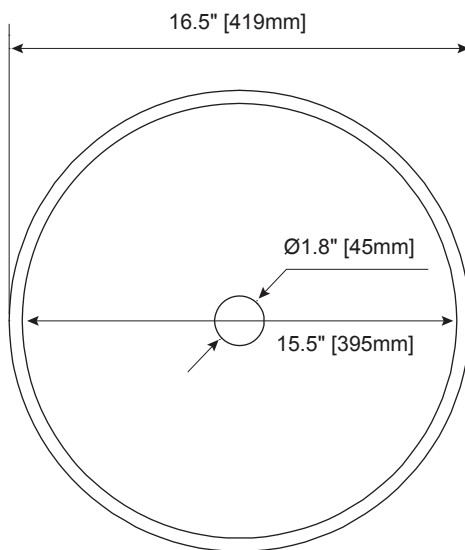

NOMINAL DIMENSIONS

- 16.5" Diameter x 5.9" Height

SPECIFIED MODEL

MODEL	DESCRIPTION	COLORS / FINISHES
RVE165MCO	Reflex Glass Vessel Sink	<input type="checkbox"/> Metallic Copper
RVE165MGD	Reflex Glass Vessel Sink	<input type="checkbox"/> Metallic Gold
RVE165MPW	Reflex Glass Vessel Sink	<input type="checkbox"/> Metallic Pewter
RVE165MPW	Reflex Glass Vessel Sink	<input type="checkbox"/> Metallic Pewter

PRODUCT DIAGRAM

TOP

SIDE