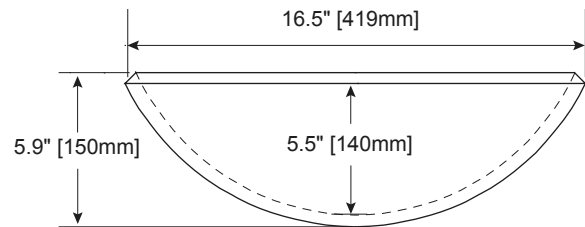

NOMINAL DIMENSIONS

- 16.5" Diameter x 5.9" Height

SPECIFIED MODEL

MODEL	DESCRIPTION	COLORS / FINISHES
RVE165MCO	Reflex Glass Vessel Sink	<input type="checkbox"/> Metallic Copper
RVE165MGD	Reflex Glass Vessel Sink	<input type="checkbox"/> Metallic Gold
RVE165MPW	Reflex Glass Vessel Sink	<input type="checkbox"/> Metallic Pewter
RVE165MPW	Reflex Glass Vessel Sink	<input type="checkbox"/> Metallic Pewter

PRODUCT DIAGRAM

TOP

SIDE