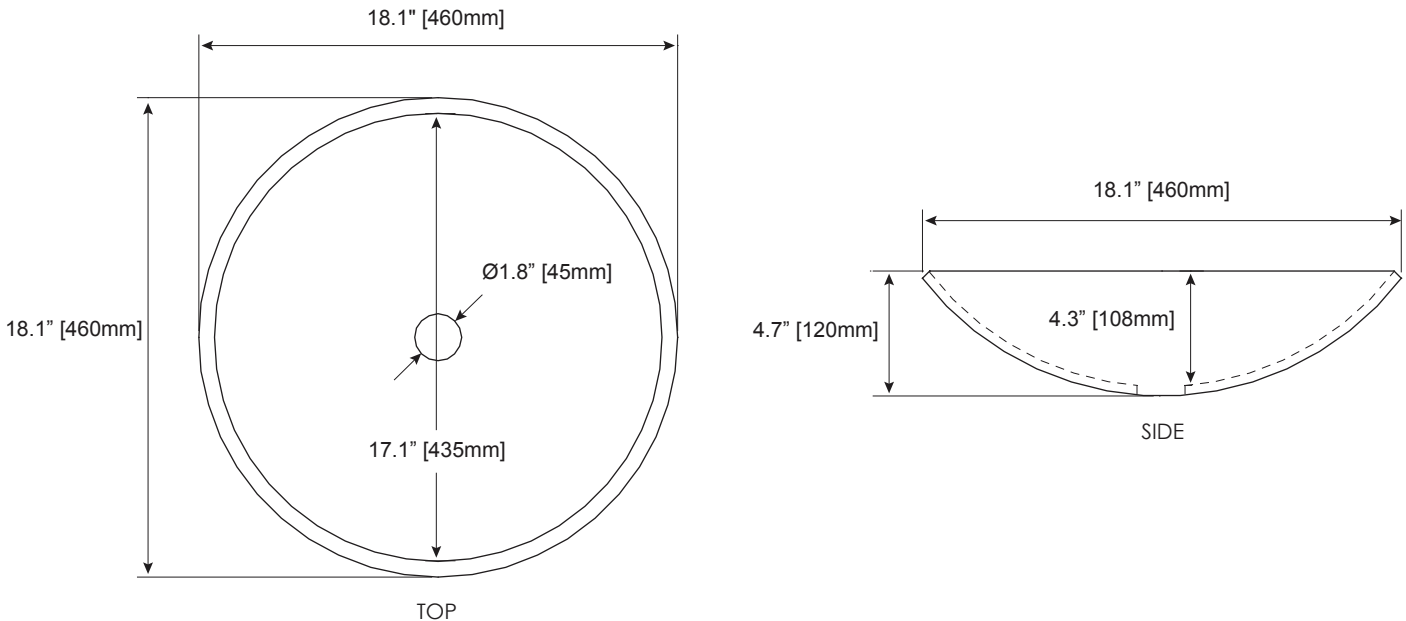

NOMINAL DIMENSIONS

- 18.1" Diameter x 4.75" Height

SPECIFIED MODEL

| MODEL | DESCRIPTION | COLORS / FINISHES |
|------------|--------------------|--------------------------------------|
| RVE180SBC | REFLEX Vessel Sink | <input type="checkbox"/> Blue Copper |
| RVE180SCG | REFLEX Vessel Sink | <input type="checkbox"/> Copper Grey |
| RVE1680SGG | REFLEX Vessel Sink | <input type="checkbox"/> Green Gold |

PRODUCT DIAGRAM

* Please note that all stated sizes are nominal and may vary slightly within the normal range of tolerances. Measurements were taken to outside edges.