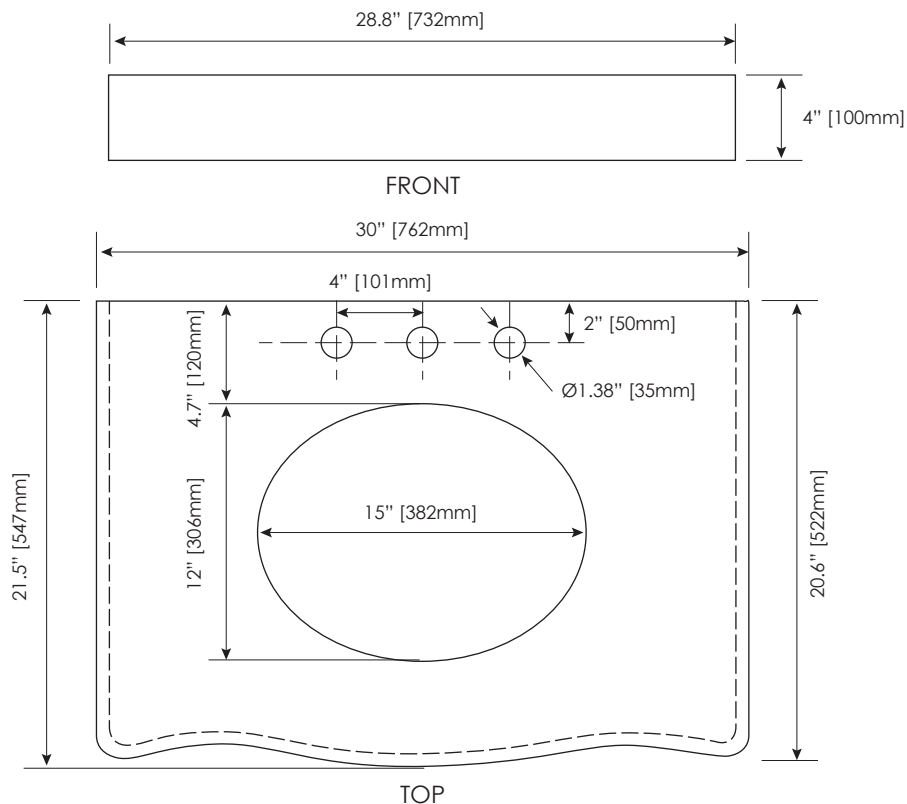

FEATURES

- Natural White Carrara marble surface variations and markings
- Top pre-cut for 8" widespread faucet and oval, Vitreous China undermount sink
- Backsplash included

COLORS / FINISHES

- WT: White Carrara Marble

NOMINAL DIMENSIONS

- 30" Width x 21.5" Depth x .75" Thick (Blue Pearl Granite)
- 30" Width x 21.5" Depth x 1" Thick (White Carrara Marble)

SPECIFIED MODEL

MODEL	DESCRIPTION	COLORS / FINISHES
S-BRANDY-30WT	30" BRANDY Vanity Top	<input type="checkbox"/> White Carrera Marble

PRODUCT DIAGRAM

* Please note that all stated sizes are nominal and may vary slightly within the normal range of tolerances. Measurements were taken to outside edges.