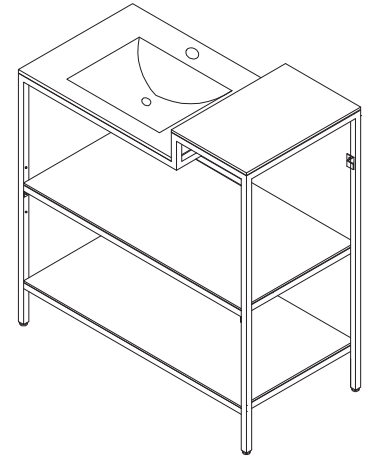

FEATURES

- Split-level design can be installed with sink on either the left or right side
- White, tempered glass shelving included; adjustable-height middle shelf
- Rectangular, integral sink top is included and is pre-drilled for standard drain without overflow and a single-hole faucet
- Stainless steel construction in two satin finishes

COLORS / FINISHES

- BS: Brushed Satin ▪ SG: Satin Gold

NOMINAL DIMENSIONS

- 36" Width x 18.1" Depth x 38" Height | 915 x 460 x 965mm

SPECIFIED MODEL

MODEL	DESCRIPTION	COLORS / FINISHES
V-ARGUN-36BS V-ARGUN-36SG	36" [915mm] ARGUN Vanity	<input type="checkbox"/> Brushed Satin <input type="checkbox"/> Satin Gold

RECOMMENDED COMPONENTS		
WS-NELSON-54BS 54SG	Nelson Wall Console	<input type="checkbox"/> Brushed Satin <input type="checkbox"/> Satin Gold
Drain Kit	Ryvyr Umbrella Drain without Overflow	

PRODUCT DIAGRAM