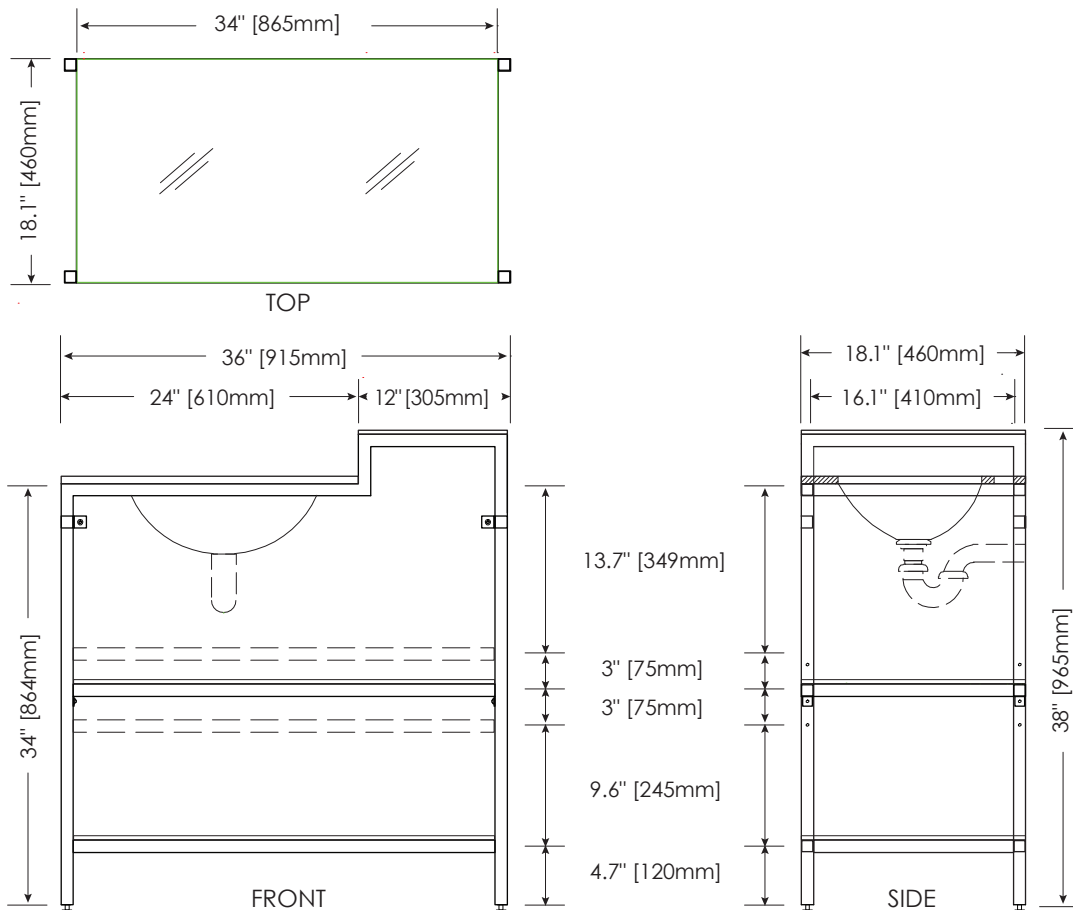

FEATURES

- Split-level design can be installed with sink on either the left or right side
- White, tempered glass shelving included; adjustable-height middle shelf
- Rectangular, integral sink top is included and is pre-drilled for standard drain without overflow and a single-hole faucet
- Stainless steel construction in two satin finishes

COLORS / FINISHES

- BS: Brushed Satin ▪ SG: Satin Gold

NOMINAL DIMENSIONS

- 36" Width x 18.1" Depth x 38" Height | 915 x 460 x 965mm

SPECIFIED MODEL

MODEL	DESCRIPTION	COLORS / FINISHES
V-ARGUN-36BS V-ARGUN-36SG	36" [915mm] ARGUN Vanity	<input type="checkbox"/> Brushed Satin <input type="checkbox"/> Satin Gold

RECOMMENDED COMPONENTS		
WS-NELSON-54BS 54SG	Nelson Wall Console	<input type="checkbox"/> Brushed Satin <input type="checkbox"/> Satin Gold
Drain Kit	Ryvyr Umbrella Drain without Overflow	

PRODUCT DIAGRAM

* Please note that all stated sizes are nominal and may vary slightly within the normal range of tolerances. Measurements were taken to outside edges.