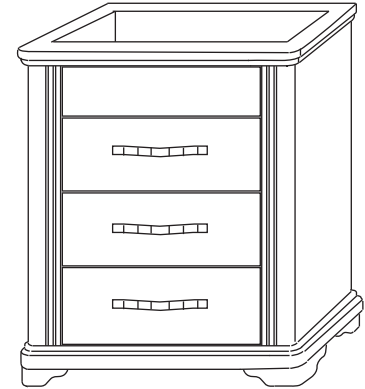

FEATURES

- Soft grey finish with dark accents
- Duststopper recessed toe kick
- Solid wood construction
- 3 Drawers with stylish polished chrome handles

COLORS / FINISHES

- GY: Grey

NOMINAL DIMENSIONS

- 30" Width x 21.5" Depth x 34" Height

SPECIFIED MODEL

MODEL	DESCRIPTION	COLORS / FINISHES
V-BRANDY-30GY	30" BRANDY Vanity	<input type="checkbox"/> Grey

RECOMMENDED COMPONENTS		
S-BRANDY-30WT	30" BRANDY Vanity Top	<input type="checkbox"/> White Carrera Marble
CUM177OV	Vitreous China Undermount Sink	<input type="checkbox"/> White
GS110BN/CP	Ryvyr Grid Drain with Overflow	<input type="checkbox"/> Brushed Nickel <input type="checkbox"/> Chrome
UM110BN/CP	Ryvyr Umbrella Drain with Overflow	<input type="checkbox"/> Brushed Nickel <input type="checkbox"/> Chrome

PRODUCT DIAGRAM

* Please note that all stated sizes are nominal and may vary slightly within the normal range of tolerances. Measurements were taken to outside edges.