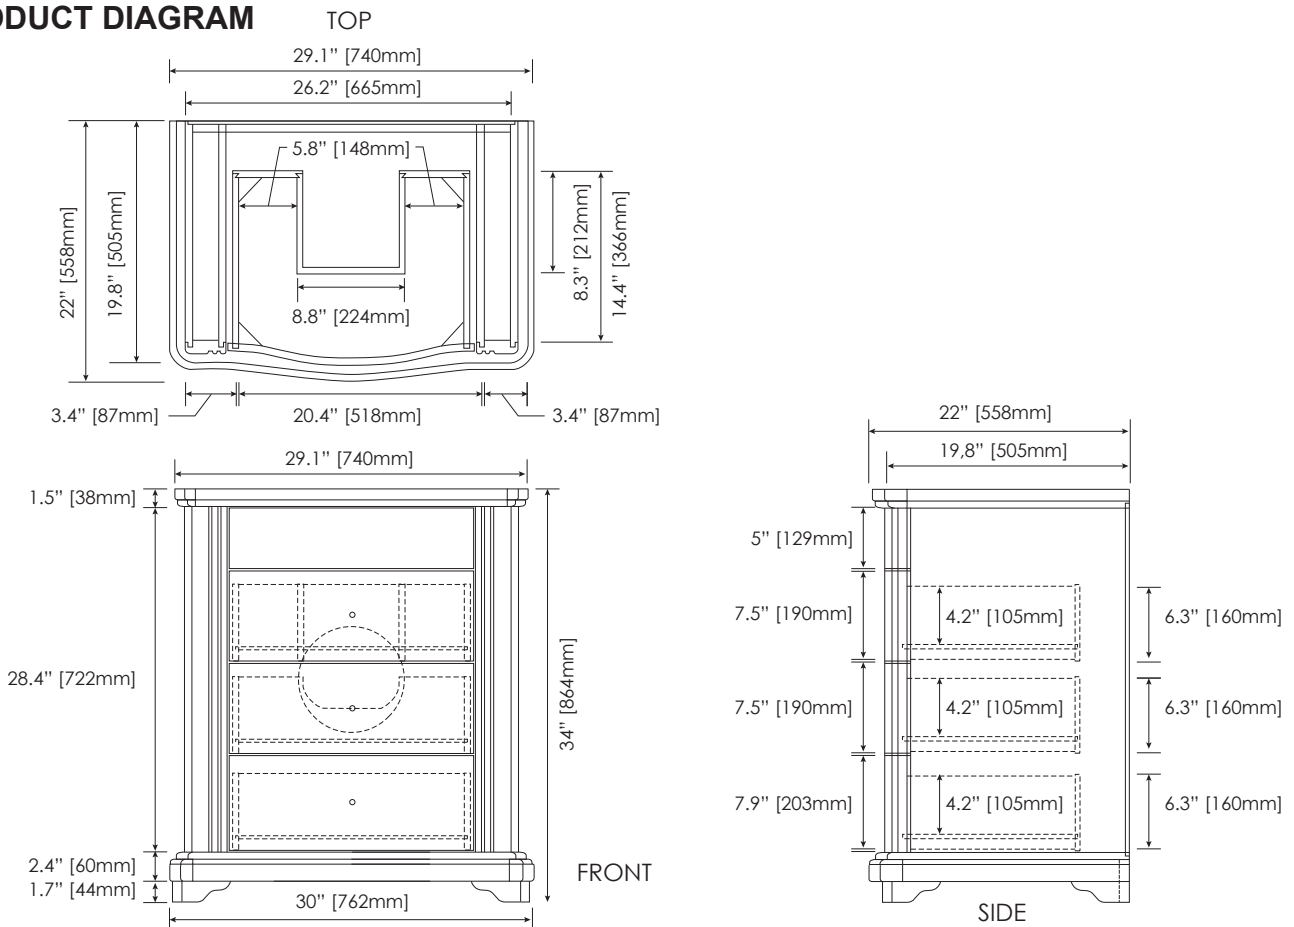

FEATURES

- Soft grey finish with dark accents
- Duststopper recessed toe kick
- Solid wood construction
- 3 Drawers with stylish polished chrome handles

COLORS / FINISHES

- GY: Grey

NOMINAL DIMENSIONS

- 30" Width x 21.5" Depth x 34" Height

PRODUCT DIAGRAM

* Please note that all stated sizes are nominal and may vary slightly within the normal range of tolerances. Measurements were taken to outside edges.