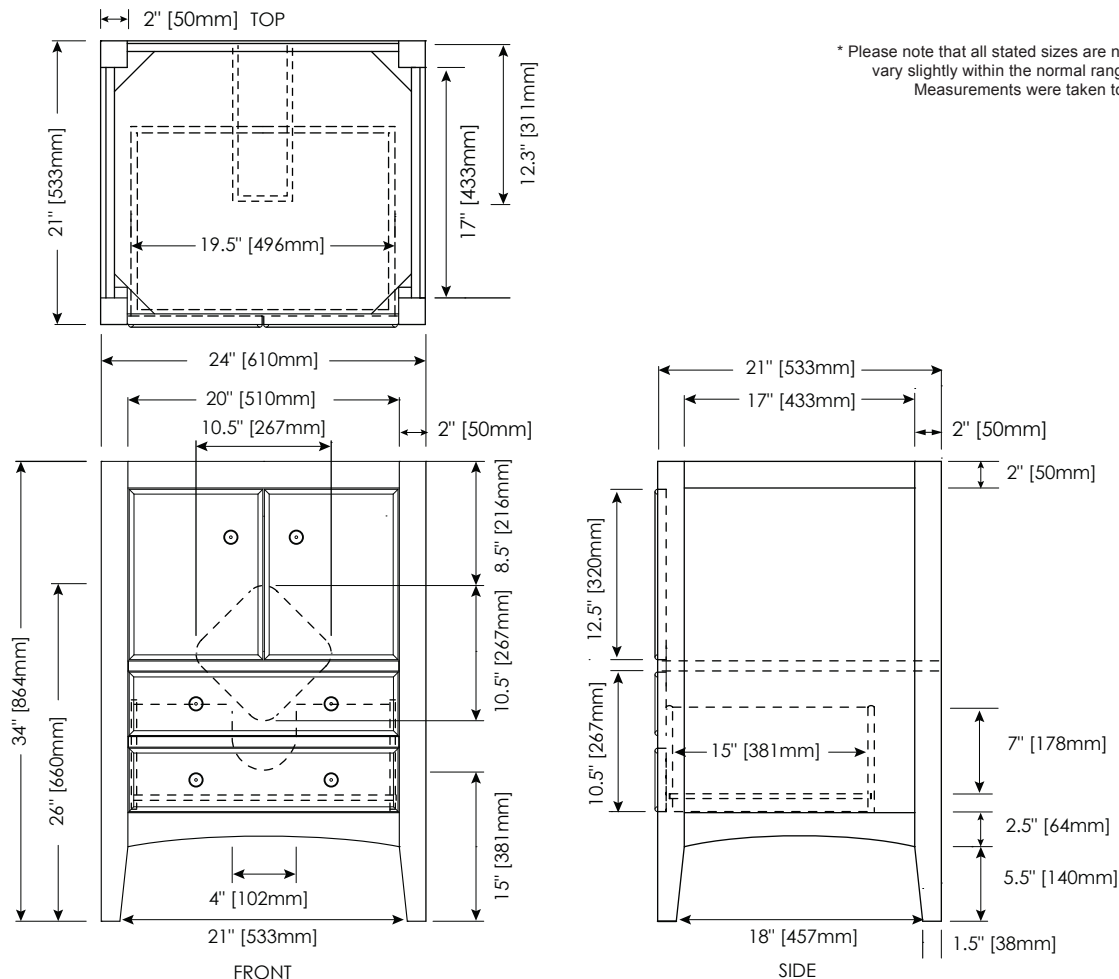

FEATURES

- Transitional design with Americana influence
- Solid ash construction with wood grain for added character
- Single, deep drawer

COLORS / FINISHES

- BE: Brown Ebony
- WW: Whitewash

NOMINAL DIMENSIONS

- 24" Width x 21" Depth x 34" Height

SPECIFIED MODEL

MODEL	DESCRIPTION	COLORS / FINISHES
V-KENT-24BE / WW	24" Kent Vanity	<input type="checkbox"/> Brown Ebony <input type="checkbox"/> Whitewash

RECOMMENDED COMPONENTS		
M-KENT-24BE / WW	24" Kent Mirror	<input type="checkbox"/> Brown Ebony <input type="checkbox"/> Whitewash
LT-KENT-ST-18BE / WW	Kent Short Linen Tower	<input type="checkbox"/> Brown Ebony <input type="checkbox"/> Whitewash
LT-KENT-TL-18BE / WW	Kent Tall Linen Tower	<input type="checkbox"/> Brown Ebony <input type="checkbox"/> Whitewash
Vanity Top	25" Standard Vanity Top	
Drain Kit	Ryvyr Umbrella Drain	<input type="checkbox"/> Brushed Nickel <input type="checkbox"/> Chrome

PRODUCT DIAGRAM

* Please note that all stated sizes are nominal and may vary slightly within the normal range of tolerances. Measurements were taken to outside edges.