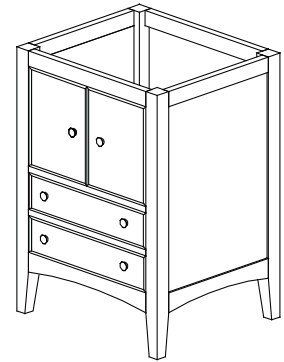

FEATURES

- Transitional design with Americana influence
- Solid ash construction with wood grain for added character
- Single, deep drawer

COLORS / FINISHES

- BE: Brown Ebony
- WW: Whitewash

NOMINAL DIMENSIONS

- 24" Width x 21" Depth x 34" Height

SPECIFIED MODEL

MODEL	DESCRIPTION	COLORS / FINISHES
V-KENT-24BE / WW	24" Kent Vanity	<input type="checkbox"/> Brown Ebony <input type="checkbox"/> Whitewash

RECOMMENDED COMPONENTS		
M-KENT-24BE / WW	24" Kent Mirror	<input type="checkbox"/> Brown Ebony <input type="checkbox"/> Whitewash
LT-KENT-ST-18BE / WW	Kent Short Linen Tower	<input type="checkbox"/> Brown Ebony <input type="checkbox"/> Whitewash
LT-KENT-TL-18BE / WW	Kent Tall Linen Tower	<input type="checkbox"/> Brown Ebony <input type="checkbox"/> Whitewash
Vanity Top	25" Standard Vanity Top	
Drain Kit	Ryvyr Umbrella Drain	<input type="checkbox"/> Brushed Nickel <input type="checkbox"/> Chrome

PRODUCT DIAGRAM

* Please note that all stated sizes are nominal and may vary slightly within the normal range of tolerances. Measurements were taken to outside edges.