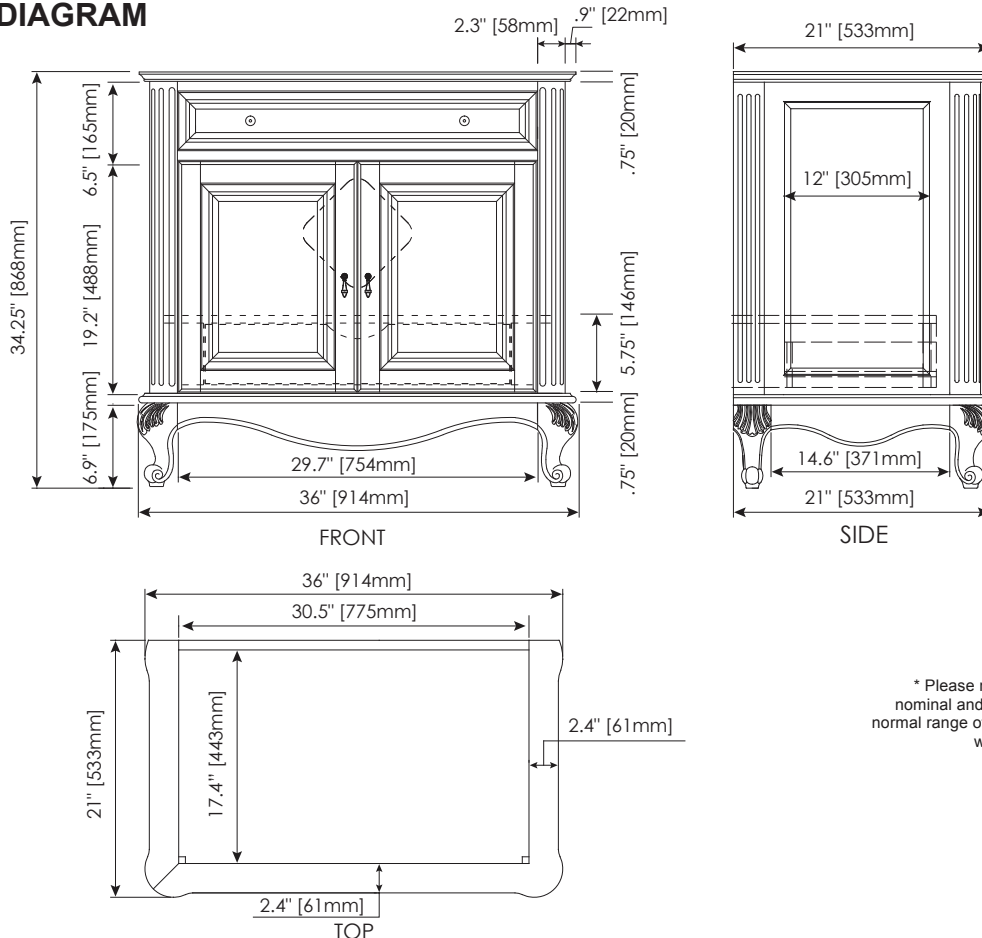

- 36" Width x 21" Depth x 34" Height

SPECIFIED MODEL

MODEL	DESCRIPTION	COLORS / FINISHES
V-MALAGO-36DM	36" MALAGO Vanity	<input type="checkbox"/> Distressed Maple

RECOMMENDED COMPONENTS

M-MALAGO-36DM	36" MALAGO Mirror	<input type="checkbox"/> Distressed Maple
S-MALAGO-36BK/DE	36" MALAGO Vanity Top	<input type="checkbox"/> Black <input type="checkbox"/> Dark Emperador
CUM177OV	Vitreous China Undermount Sink	<input type="checkbox"/> White
UM110BN/CP	Ryvyr Umbrella Drain with Overflow	<input type="checkbox"/> Brushed Nickel <input type="checkbox"/> Chrome

PRODUCT DIAGRAM

* Please note that all stated sizes are nominal and may vary slightly within the normal range of tolerances. Measurements were taken to outside edges.