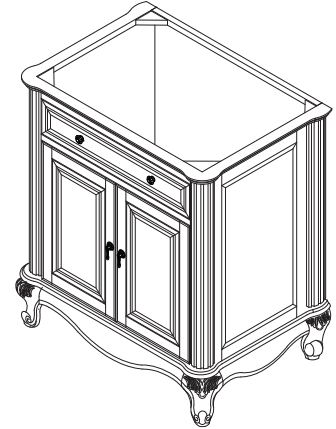

FEATURES

- Early American design with distressed features
- Hand carved wood accents
- Solid birch construction with cherry veneer
- Interior drawer for storage

COLORS / FINISHES

- DM: Distressed Maple

NOMINAL DIMENSIONS

- 36" Width x 21" Depth x 34" Height

SPECIFIED MODEL

MODEL	DESCRIPTION	COLORS / FINISHES
V-MALAGO-36DM	36" MALAGO Vanity	<input type="checkbox"/> Distressed Maple

RECOMMENDED COMPONENTS

M-MALAGO-36DM	36" MALAGO Mirror	<input type="checkbox"/> Distressed Maple
S-MALAGO-36BK/DE	36" MALAGO Vanity Top	<input type="checkbox"/> Black <input type="checkbox"/> Dark Emperador
CUM177OV	Vitreous China Undermount Sink	<input type="checkbox"/> White
UM110BN/CP	Ryvyr Umbrella Drain with Overflow	<input type="checkbox"/> Brushed Nickel <input type="checkbox"/> Chrome