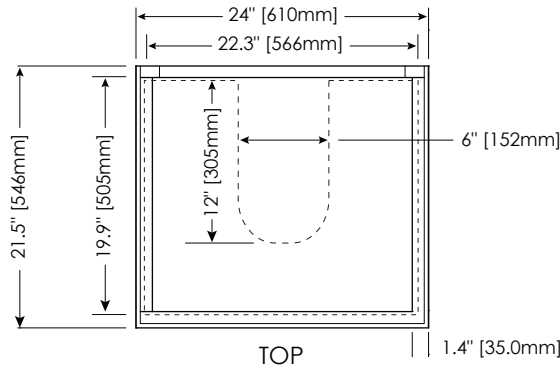

FEATURES

- Contemporary and uniquely designed vanity
- Available in 24" and 42" widths
- Rich, Dark Espresso finish
- Complemented by matching mirrors

COLORS / FINISHES

- DE: Dark Espresso

NOMINAL DIMENSIONS

- 24" Width x 21.5" Depth x 34" Height

SPECIFIED MODEL

MODEL	DESCRIPTION	COLORS / FINISHES
V-WAVE-24DE	24" WAVE Vanity	<input type="checkbox"/> Dark Espresso

RECOMMENDED COMPONENTS		
M-WAVE-24DE	24" WAVE Mirror	<input type="checkbox"/> Dark Espresso
Counter Top	25" Standard Vanity Top	
Drain Kit	Ryvyr Umbrella Drain	<input type="checkbox"/> Brushed Nickel <input type="checkbox"/> Chrome

PRODUCT DIAGRAM

* Please note that all stated sizes are nominal and may vary slightly within the normal range of tolerances. Measurements were taken to outside edges.