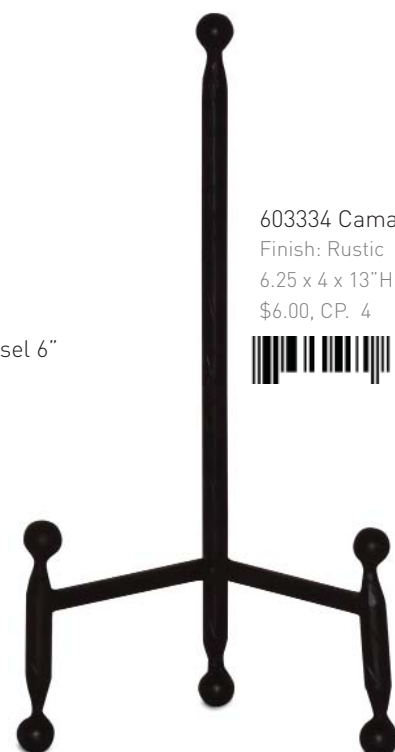

605451 Tribeca Easel Small 5.5"
Finish: Rustic
3.5 x 2.75 x 5.5"H
\$4.00, CP. 4

603389 Orvieto Easel 13.5"
Finish: Rustic
7.25 x 5 x 13.5"H
\$6.00, CP. 4

603280 Hampton Easel 13"
Finish: Rustic
8 x 6 x 13"H
\$6.00, CP. 4

603358 Canopy Easel 8.75"
Finish: Rustic
4 x 4 x 8.75"H
\$2.00, CP. 4
Wall Mountable

603402 Canopy Easel 13"
Finish: Rustic
6 x 5.75 x 13"H
\$7.00, CP. 4
Wall Mountable

603341 Canopy Easel 5"
Finish: Rustic
3.3 x 2.5 x 5"H
\$1.50, CP. 4
Wall Mountable

603303 Camarena Chair Easel 16"
Finish: Rustic
5.75 x 8 x 16"H
\$7.50, CP. 4

603297 Camarena Chari Easel 11"
Finish: Rustic
4.25 x 6.5 x 11"H
\$6.50, CP. 4

603334 Camarena Tripod Easel 13"
Finish: Rustic
6.25 x 4 x 13"H
\$6.00, CP. 4

603310 Camarena Tripod Easel 6"
Finish: Rustic
2.875 x 2.44 x 6"H
\$2.50, CP. 4

603327 Camarena Tripod Easel 8"
Finish: Rustic
4.375 x 2.625 x 8"H
\$3.50, CP. 4

Note: For UPC Numbers, the 12 digit # is 769072+ the 6 digit style number below