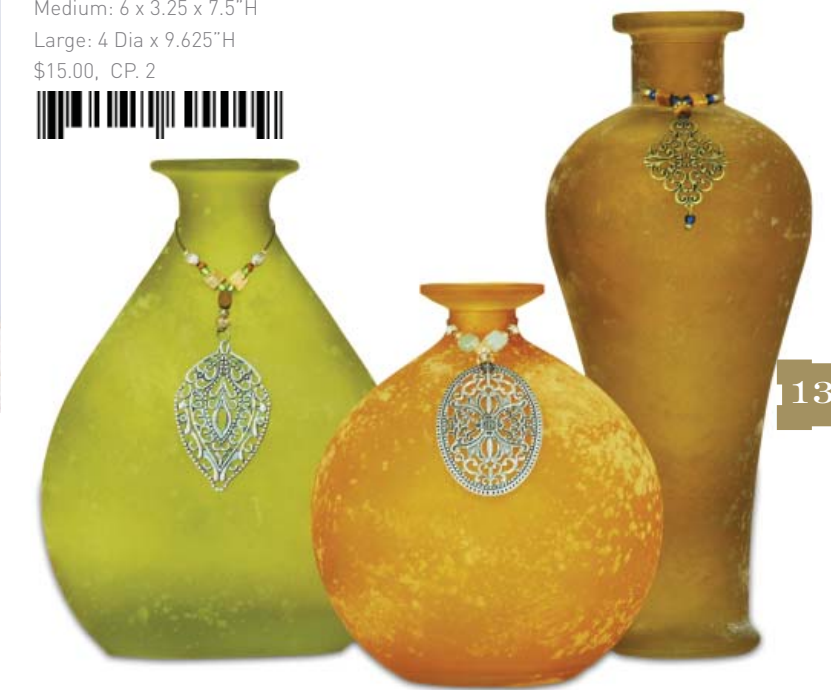

Finish: Lemongrass, Ochre & Hazel
Small: 5 Dia x 5"H
Medium: 6 x 3.25 x 7.5"H
Large: 4 Dia x 9.625"H
$15.00, CP. 2