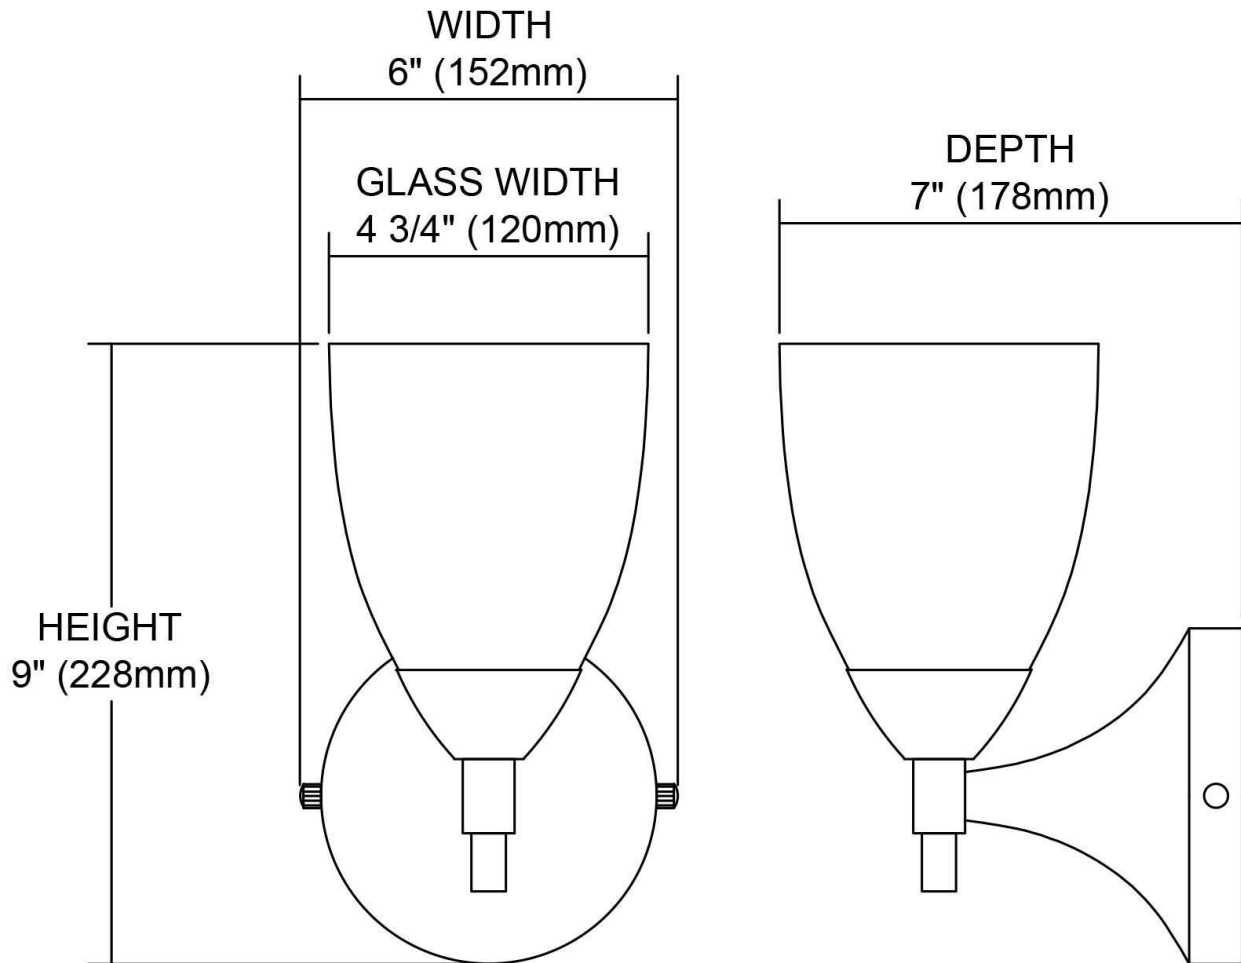

<b>ITEM #:</b>	10150/1DR-M-LED
<b>UPC</b>	748119053479
<b>Description</b>	Celina 1-Light Wall Lamp in Dark Rust with Multi-colored Glass - Includes LED Bulb
<b>Finish</b>	Dark Rust
<b>Materials</b>	Glass, Metal
<b>Brand</b>	ELK Lighting
<b>Collection</b>	Celina
<b>Category</b>	Indoor Lighting
<b>Type</b>	Sconce

ITEM DIMENSIONS				RATINGS & SPECIFICATIONS				
<b>Width</b>	5.5 inches			<b>Safety Rating</b>	N/A		<b>Certification</b>	Dry locations
<b>Depth</b>	7 inches			<b>ADA Compliant</b>	N/A		<b>Voltage</b>	N/A
<b>Height</b>	9 inches			<b>BULBS / SOCKETS</b>				
<b>Weight</b>	2 pounds			<b>Quantity</b>	1	<b>Wattage</b>	9.5 watts	
<b>ADDITIONAL DIMENSIONS</b>				<b>Included</b>	Yes		<b>Type</b>	A19 LED (E26 Medium Base)
<b>Backplate / Canopy</b>	5 diameter			<b>Other</b>	N/A			
<b>HCWO</b>	N/A			<b>CHAIN / CORD INFORMATION</b>				
<b>Min. Extension</b>	N/A			<b>Chain</b>	N/A		<b>Cord</b>	N/A
<b>Max. Extension</b>	N/A			<b>SHADE / GLASS DETAILS</b>				
<b>OVERALL HEIGHT</b>				<b>Shade/Glass Description</b>	Multi Glass			
<b>Min.</b>	N/A		<b>Max.</b>	N/A				
<b>EXTENSION ROD(S)</b>				<b>Width</b>	5 inches		<b>Height</b>	7 inches
N/A				<b>Width at Top</b>	5 inches		<b>Width at Bottom</b>	5 inches