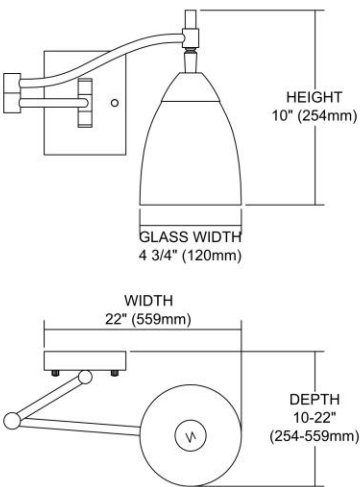

ITEM #:	10151/1DR-CR
UPC	748119016382
Description	Celina 1-Light Swingarm Wall Lamp in Dark Rust with Creme Glass
Finish	Dark Rust
Materials	Glass, Metal
Brand	ELK Lighting
Collection	Celina
Category	Indoor Lighting
Type	Sconce

ITEM DIMENSIONS			
Width	10 inches		
Depth	22 inches		
Height	14 inches		
Weight	3 pounds		
ADDITIONAL DIMENSIONS			
Backplate / Canopy	6x4.74		
HCWO	N/A		
Min. Extension	N/A		
Max. Extension	N/A		
OVERALL HEIGHT			
Min.	N/A	Max.	N/A
EXTENSION ROD(S)			
N/A			

RATINGS & SPECIFICATIONS			
Safety Rating	N/A	Certification	N/A
ADA Compliant	N/A	Voltage	N/A
BULBS / SOCKETS			
Quantity	1	Wattage	60 watts
Included	No	Type	A19 (E26 Medium Base)
Other	N/A		
CHAIN / CORD INFORMATION			
Chain	N/A	Cord	N/A
SHADE / GLASS DETAILS			
Shade/Glass Description	Creme Glass		
Width	5 inches	Height	N/A
Width at Top	N/A	Width at Bottom	N/A