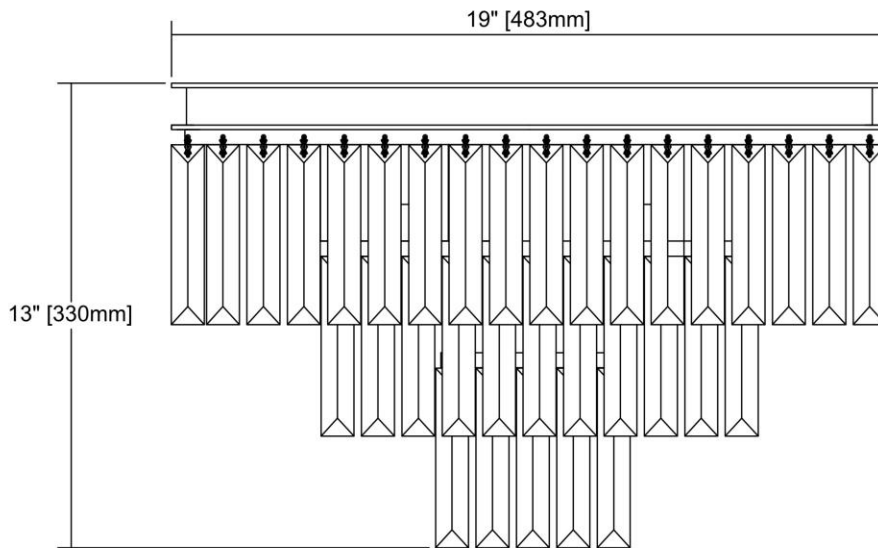

ITEM #:	15215/3
UPC	748119100555
Description	Palacial 3-Light Semi Flush in Polished Chrome with Clear Crystal
Finish	Polished Chrome
Materials	Crystal, Metal
Brand	ELK Lighting
Collection	Palacial
Category	Indoor Lighting
Type	Semi Flush Mount

ITEM DIMENSIONS				RATINGS & SPECIFICATIONS				
Width	19 inches			Safety Rating	UL		Certification	N/A
Depth	19 inches			ADA Compliant	N/A		Voltage	N/A
Height	13 inches			BULBS / SOCKETS				
Weight	22 pounds			Quantity	3		Wattage	60 watts
ADDITIONAL DIMENSIONS				Included	No		Type	B11 (E12 Candelabra Base)
Backplate / Canopy	N/A			Other	N/A			
HCWO	N/A			CHAIN / CORD INFORMATION				
Min. Extension	N/A			Chain	N/A		Cord	N/A
Max. Extension	N/A			SHADE / GLASS DETAILS				
OVERALL HEIGHT				Shade/Glass Description	Clear Crystal			
Min.	N/A		Max.	N/A				
EXTENSION ROD(S)				Width	N/A		Height	N/A
N/A				Width at Top	N/A		Width at Bottom	N/A