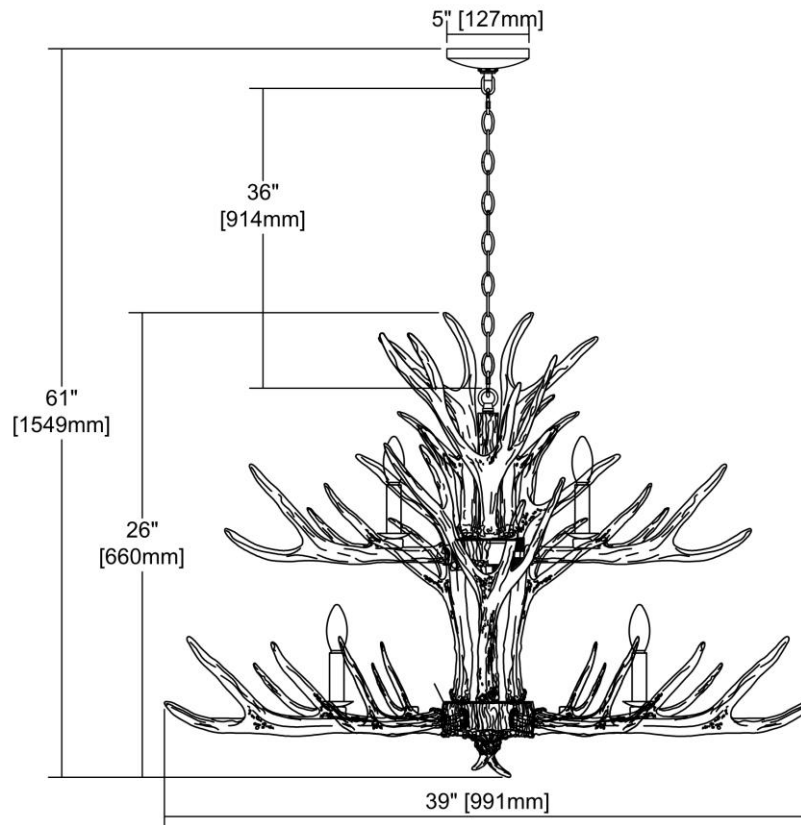


	<b>ITEM #:</b>	16317/8+4
	<b>UPC</b>	748119113784
	<b>Description</b>	Elk 12-Light Chandelier in Wood Brown
	<b>Finish</b>	Wood Brown
	<b>Materials</b>	Metal, Resin
	<b>Brand</b>	ELK Lighting
	<b>Collection</b>	Elk
	<b>Category</b>	Indoor Lighting
	<b>Type</b>	Chandelier

ITEM DIMENSIONS				RATINGS & SPECIFICATIONS				
<b>Width</b>	39 inches			<b>Safety Rating</b>	UL		<b>Certification</b>	N/A
<b>Depth</b>	39 inches			<b>ADA Compliant</b>	N/A		<b>Voltage</b>	N/A
<b>Height</b>	26 inches			<b>BULBS / SOCKETS</b>				
<b>Weight</b>	32 pounds			<b>Quantity</b>	12		<b>Wattage</b>	60 watts
ADDITIONAL DIMENSIONS				<b>Included</b>	No		<b>Type</b>	B11 (E12 Candelabra Base)
<b>Backplate / Canopy</b>	5x5			<b>Other</b>	N/A			
<b>HCWO</b>	N/A			CHAIN / CORD INFORMATION				
<b>Min. Extension</b>	N/A			<b>Chain</b>	N/A		<b>Cord</b>	N/A
<b>Max. Extension</b>	N/A			SHADE / GLASS DETAILS				
OVERALL HEIGHT				<b>Shade/Glass Description</b>	No Shade/Glass			
<b>Min.</b>	N/A		<b>Max.</b>	N/A				
EXTENSION ROD(S)				<b>Width</b>	N/A		<b>Height</b>	N/A
N/A				<b>Width at Top</b>	N/A		<b>Width at Bottom</b>	N/A