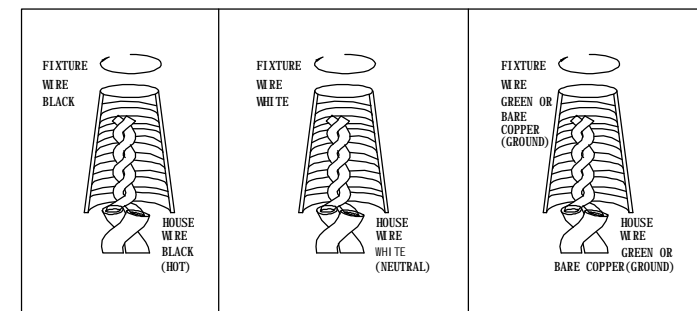

42172/1

BULB INSTALLATION OR REPLACEMENT

1. REMOVE THE CAGE AFTER RELEASE THE SCREWS AT THE CAGE.
2. INSTALL BULBS.
3. REPLACE THE CAGE THEN TIGHTEN WITH THE SCREWS.

CHAIN HUNG & CEILING