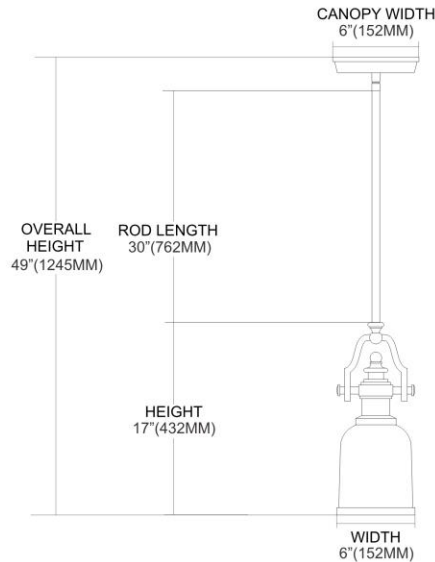


	<b>ITEM #:</b>	66632-1
	<b>UPC</b>	748119092119
	<b>Description</b>	Chadwick 1-Light Mini Pendant in Oiled Bronze with White Glass
	<b>Finish</b>	Oiled Bronze
	<b>Materials</b>	Glass, Steel
	<b>Brand</b>	ELK Lighting
	<b>Collection</b>	Chadwick
	<b>Category</b>	Indoor Lighting
	<b>Type</b>	Mini Pendant

ITEM DIMENSIONS				RATINGS & SPECIFICATIONS				
<b>Width</b>	6 inches			<b>Safety Rating</b>	UL		<b>Certification</b>	N/A
<b>Depth</b>	6 inches			<b>ADA Compliant</b>	N/A		<b>Voltage</b>	N/A
<b>Height</b>	17 inches			BULBS / SOCKETS				
<b>Weight</b>	6 pounds			<b>Quantity</b>	1	<b>Wattage</b>	100 watts	
ADDITIONAL DIMENSIONS				<b>Included</b>	No		<b>Type</b>	A19 (E26 Medium Base)
<b>Backplate / Canopy</b>	6x6			<b>Other</b>	N/A			
<b>HCWO</b>	N/A			CHAIN / CORD INFORMATION				
<b>Min. Extension</b>	N/A			<b>Chain</b>	N/A		<b>Cord</b>	N/A
<b>Max. Extension</b>	N/A			SHADE / GLASS DETAILS				
OVERALL HEIGHT				<b>Shade/Glass Description</b>	White Glass			
<b>Min.</b>	N/A		<b>Max.</b>	N/A				
EXTENSION ROD(S)				<b>Width</b>	6 inches		<b>Height</b>	N/A
Rods: 1-6, 2-12				<b>Width at Top</b>	N/A		<b>Width at Bottom</b>	N/A